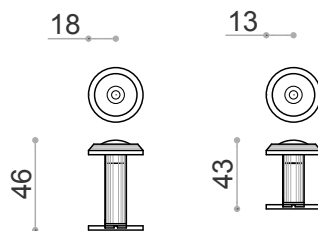

EYE VIEWER

ACCESSORY | EYE VIEWERS

Design Eye Viewers

Stainless Steel body door accessories for safety of Entrance doors; suitable for residential, hospitality & commercial establishments.

ME (B)

MEF (S)

SIZES

APPLICATIONS - Eye Viewer

MATERIAL: Brass

IN THE BOX

PACKAGING 1 IN 1	CONTENTS
ONE SET OF EYE VIEWER ACCESSORY	NONE
NONE	SCREW