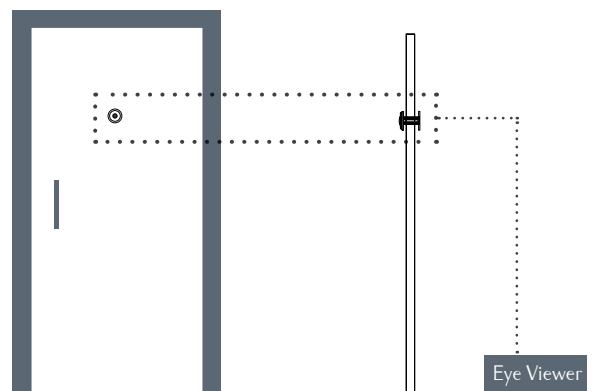

EYE VIEWER

ACCESSORY | EYE VIEWERS

Design Eye Viewers

Stainless Steel body door accessories for safety of Entrance doors; suitable for residential, hospitality & commercial establishments.

ME (B)

MEF (S)

SIZES

APPLICATIONS - Eye Viewer

MATERIAL: Brass

IN THE BOX

PACKAGING 1 IN 1	CONTENTS
ONE SET OF EYE VIEWER ACCESSORY	NONE
NONE	SCREW