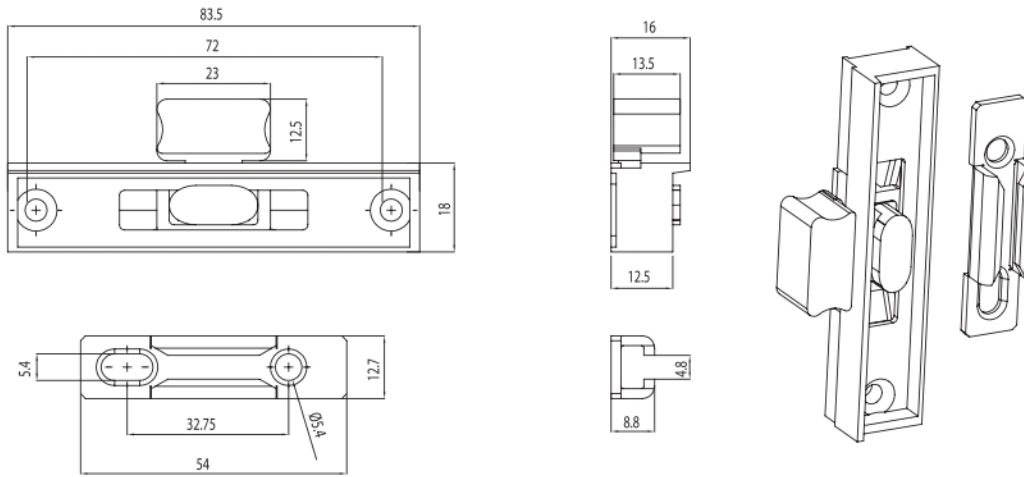

## Side Lock For Sliding Windows

Product Code	Product Description
Ral 9016	
DSL016	Side Lock For Sliding Windows