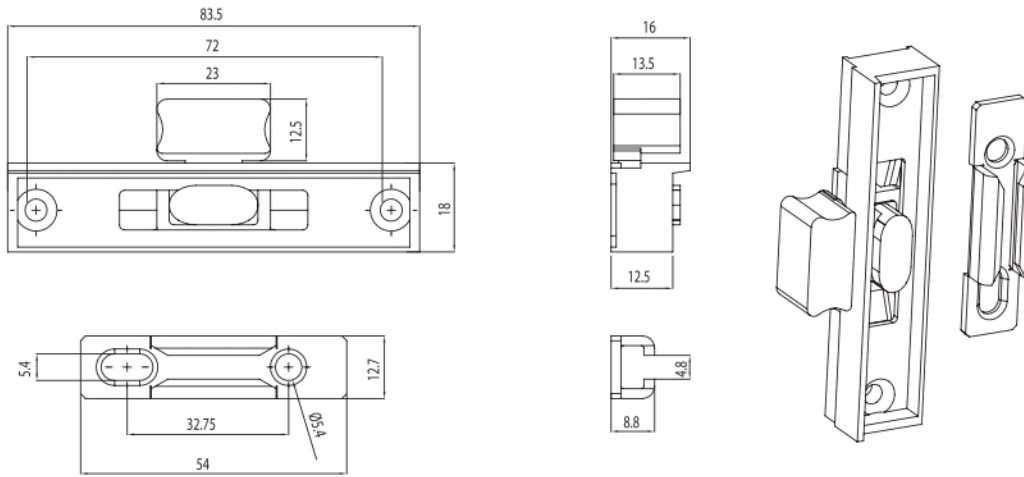

Side Lock For Sliding Windows

Product Code	Product Description
Ral 9016	
DSL016	Side Lock For Sliding Windows