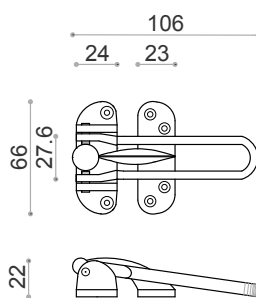

DOOR GUARD

ACCESSORY | DOOR GUARDS

BUCKLE TYPE DOOR GUARD

Design Door Guard

Door Latch and Buckle type Door Guard.

SIZES

DOOR GUARD (BUCKLE TYPE)

APPLICATIONS - Door Guard

MATERIAL: Metal Alloy (BL),
Brass (Buckle Type Door Guard)

IN THE BOX

DOOR GUARD (PACKAGING: 1 IN 1
ONE SET ACCESSORY
FOUR M4 x 62mm SCREW
DOOR GUARD BUCKLE TYPE (PACKAGING: 1 IN 1
ONE SET ACCESSORY