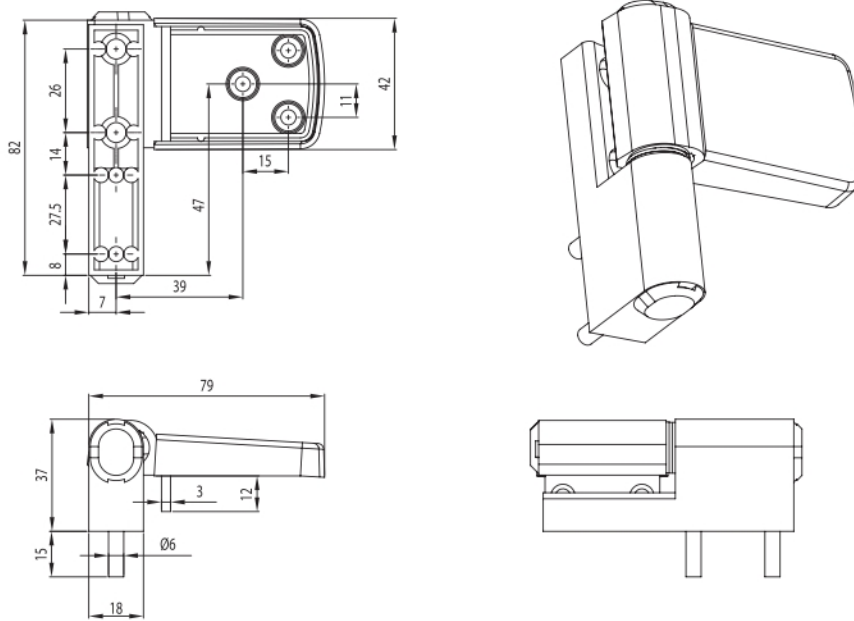

## 2D Adjustable Door Hinge

Product Code	Product Description
Ral 9016	
DCD2D028	2D Adjustable Door Hinge

## Assembly Aparatus For 3D Adjustable Door Hinge

Product Code	Product Description
DSAA3D	Assembly Aparatus For 3D Adjustable Door Hinge