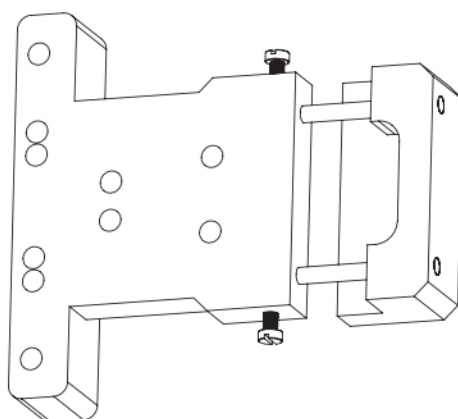

## 2D Adjustable Door Hinge

Product Code	Product Description
Ral 9016	
DCD2D028	2D Adjustable Door Hinge

## Assembly Aparatus For 3D Adjustable Door Hinge

Product Code	Product Description
DSAA3D	Assembly Aparatus For 3D Adjustable Door Hinge