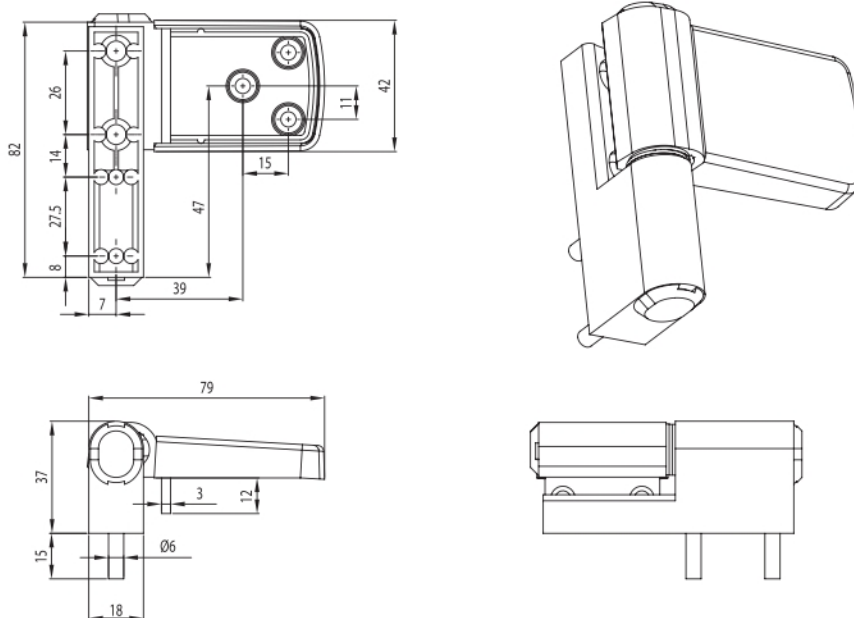

## 2D Adjustable Door Hinge

Product Code	Product Description
Ral 9016	
DCD2D028	2D Adjustable Door Hinge

## Assembly Aparatus For 3D Adjustable Door Hinge

Product Code	Product Description
DSAA3D	Assembly Aparatus For 3D Adjustable Door Hinge