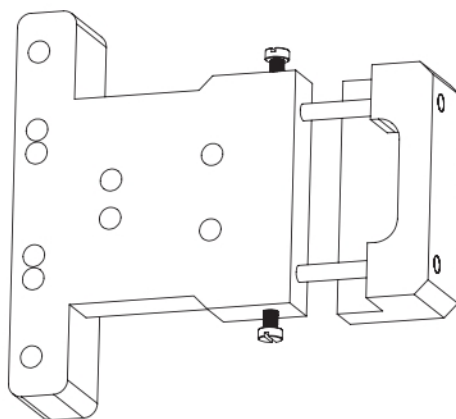

## 2D Adjustable Door Hinge

Product Code	Product Description
Ral 9016	
DCD2D028	2D Adjustable Door Hinge

## Assembly Aparatus For 3D Adjustable Door Hinge

Product Code	Product Description
DSAA3D	Assembly Aparatus For 3D Adjustable Door Hinge